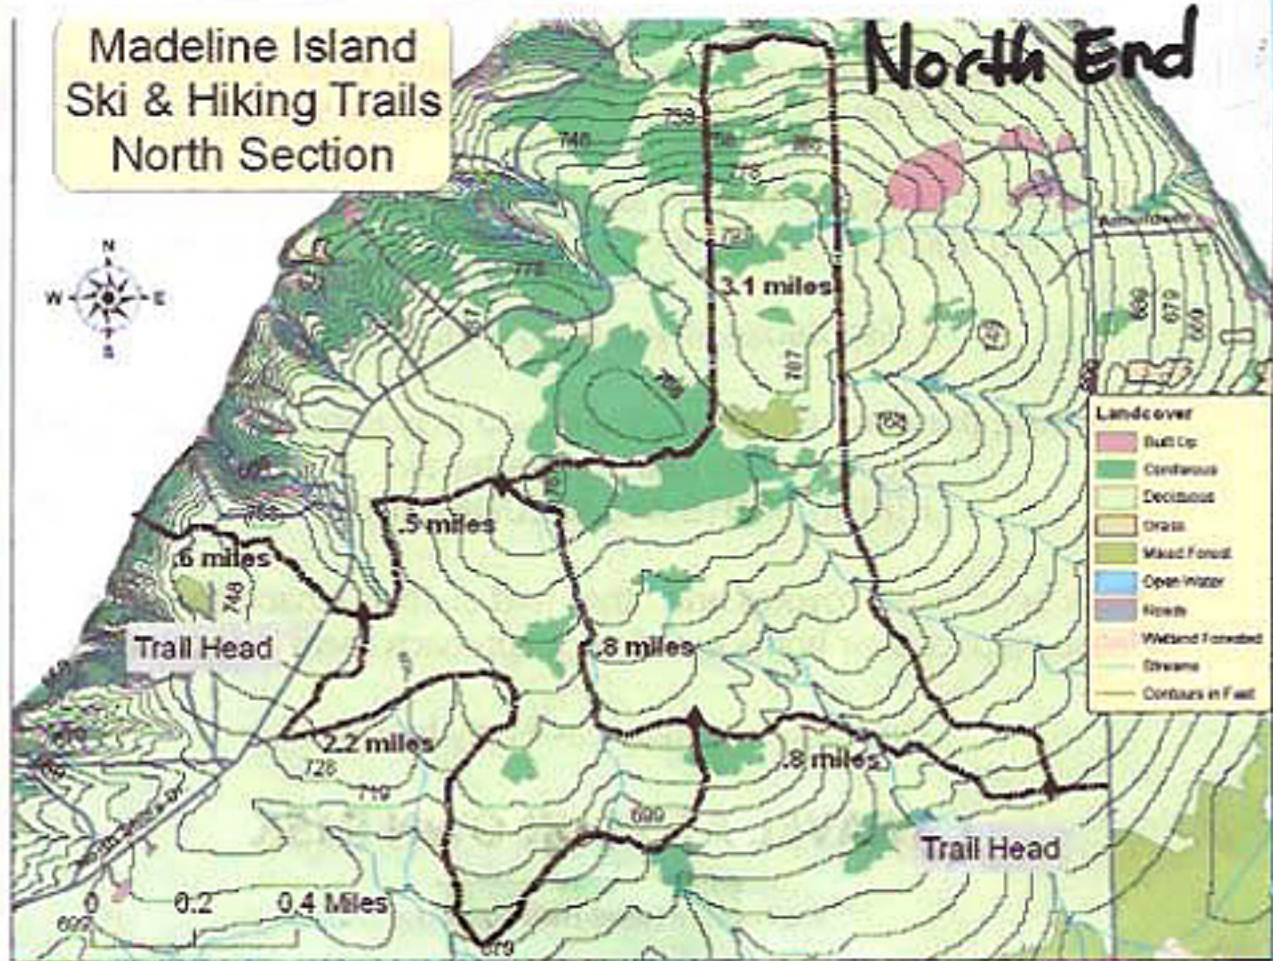

Madeline Island Wilderness Preserve Trails

Madeline Island
Ski & Hiking Trails
South Section

Capser Trail

Madeline Island
Ski & Hiking Trails
North Section

North End

Trailhead located at 3660 North Shore Rd