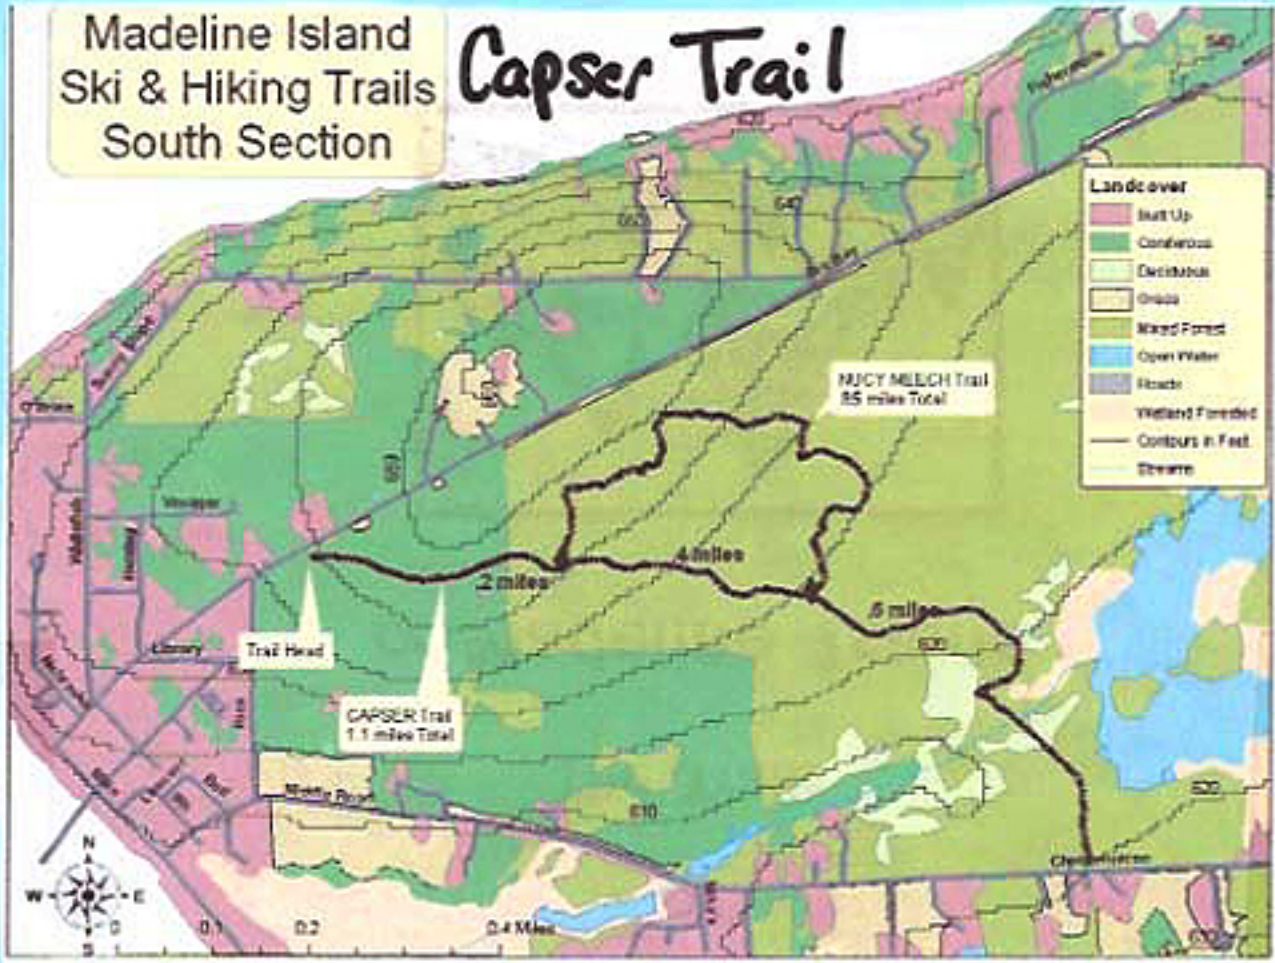

Madeline Island Wilderness Preserve Trails

Madeline Island
Ski & Hiking Trails
South Section

Capser Trail

Madeline Island
Ski & Hiking Trails
North Section

North End

Trailhead located at 3660 North Shore Rd