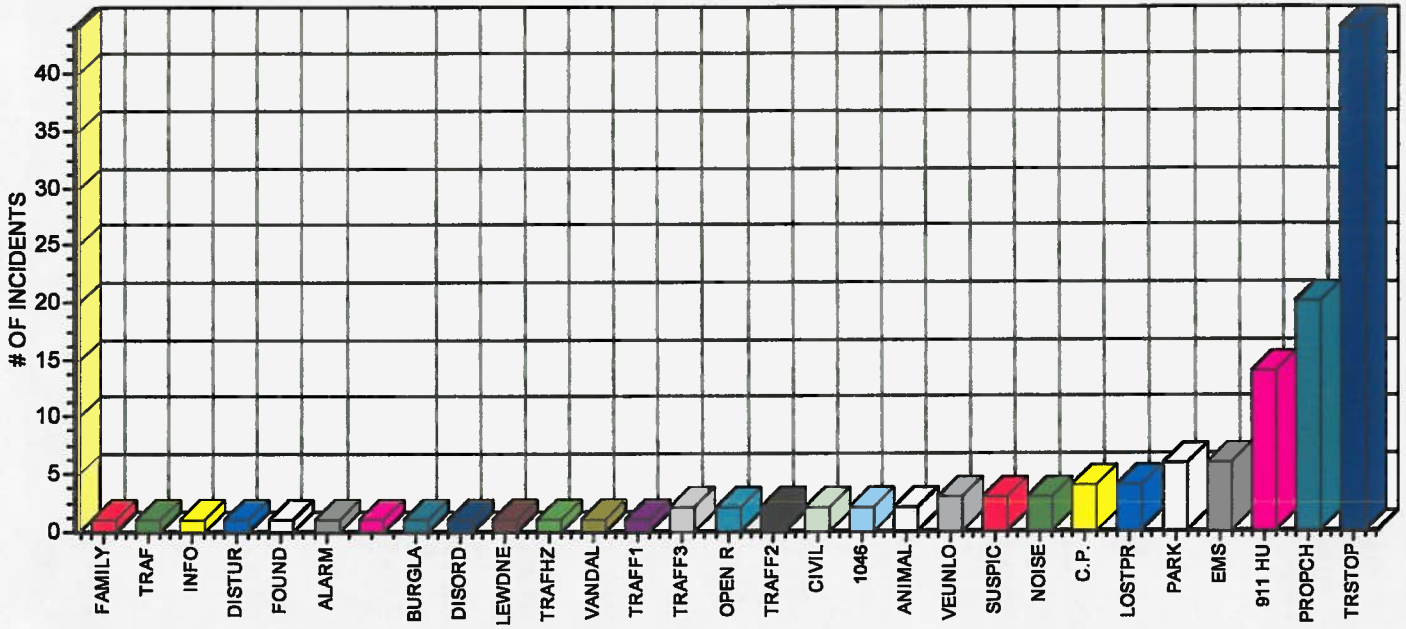

Incident Frequency by TYPE (Top 29 of 29 Shown) (Using DATE RECD)

FAMILY 1	TRAF 1	INFO 1	DISTUR 1	FOUND 1	ALARM 1	1
BURGLA 1	DISORD 1	LEWDNE 1	TRAFHZ 1	VANDAL 1	TRAFF1 1	TRAFF3 2
OPEN R 2	TRAFF2 2	CIVIL 2	1046 2	ANIMAL 2	VEUNLO 3	SUSPIC 3
NOISE 3	C.P. 4	LOSTPR 4	PARK 6	EMS 6	911 HU 14	PROPCH 20
TRSTOP 44