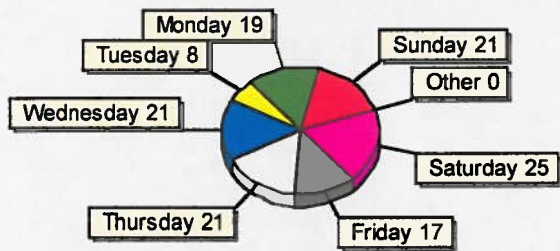

By Day of Week

Sunday	15.91 %	Monday	14.39 %
Tuesday	6.06 %	Wednesday	15.91 %
Thursday	15.91 %	Friday	12.88 %
Saturday	18.94 %	Other	0 %