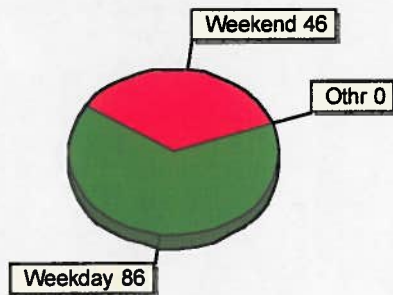

If there are any questions or wish to discuss things within the department, please feel free to come talk to me.

Incident Frequency by TYPE (Top 29 of 29 Shown) (Using DATE RECD)

FAMILY 1	TRAF 1	INFO 1	DISTUR 1	FOUND 1	ALARM 1	1
BURGLA 1	DISORD 1	LEWDNE 1	TRAFHZ 1	VANDAL 1	TRAFF1 1	TRAFF3 2
OPEN R 2	TRAFF2 2	CIVIL 2	1046 2	ANIMAL 2	VEUNLO 3	SUSPIC 3
NOISE 3	C.P. 4	LOSTPR 4	PARK 6	EMS 6	911 HU 14	PROPCH 20
TRSTOP 44						

By Day of Week

Sunday	15.91 %	Monday	14.39 %
Tuesday	6.06 %	Wednesday	15.91 %
Thursday	15.91 %	Friday	12.88 %
Saturday	18.94 %	Other	0 %

Weekday vs Weekend

Weekend	34.85 %	Weekday	65.15 %
Oth	0 %		

Search Criteria: (LOGNUM >= 'A4-22-00001')
 (LOGNUM <= 'A4-22-10000')
 (DISTRICT >= '07')
 (DATE_RECD >= TO_DATE('6/1/2022','MM/DD/YYYY'))
 (DATE_RECD <= TO_DATE('6/30/2022','MM/DD/YYYY'))