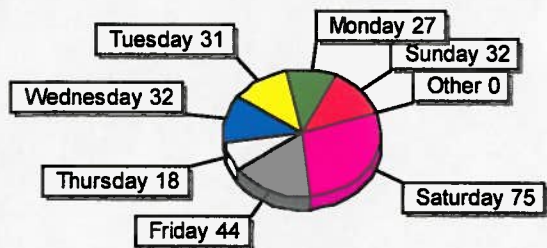

By Day of Week

Sunday	12.36 %	Monday	10.42 %
Tuesday	11.97 %	Wednesday	12.36 %
Thursday	6.95 %	Friday	16.99 %
Saturday	28.96 %	Other	0 %