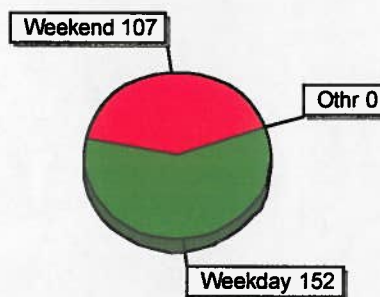

Weekday vs Weekend

Weekend	41.31 %	Weekday	58.69 %
Oth	0 %		

Search Criteria: (LOGNUM >= 'A4-22-00001')
(LOGNUM <= 'A4-22-10000')
(DISTRICT >= '07')
(DATE_RECD >= TO_DATE('7/1/2022','MM/DD/YYYY'))
(DATE_RECD <= TO_DATE('7/31/2022','MM/DD/YYYY'))