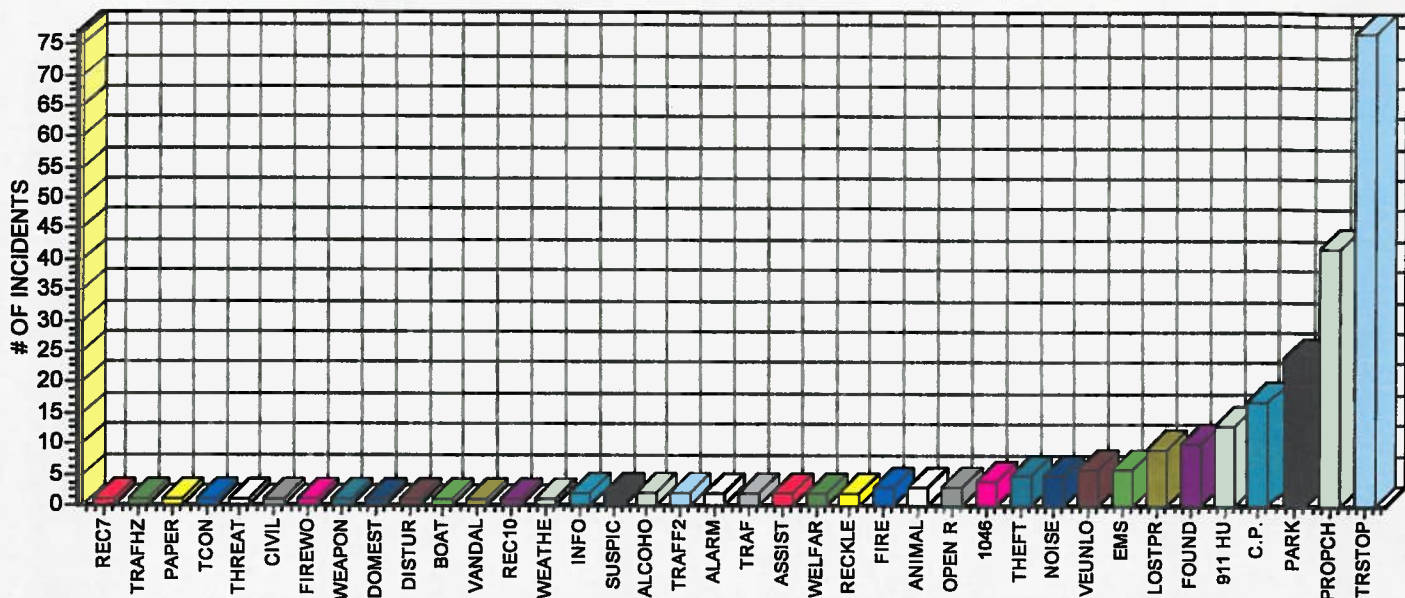

Incident Frequency by TYPE (Top 38 of 38 Shown) (Using DATE RECD)

REC7	1	TRAFHZ	1	PAPER	1	TCON	1	THREAT	1	CIVIL	1	FIREWO	1
WEAPON	1	DOMEST	1	DISTUR	1	BOAT	1	VANDAL	1	REC10	1	WEATHE	1
INFO	2	SUSPIC	2	ALCOHO	2	TRAFF2	2	ALARM	2	TRAF	2	ASSIST	2
WELFAR	2	RECKLE	2	FIRE	3	ANIMAL	3	OPEN R	3	1046	3	THEFT	5
NOISE	5	VEUNLO	6	EMS	6	LOSTPR	9	FOUND	10	911 HU	13	C.P.	17
PARK	24	PROPCH	42	TRSTOP	77