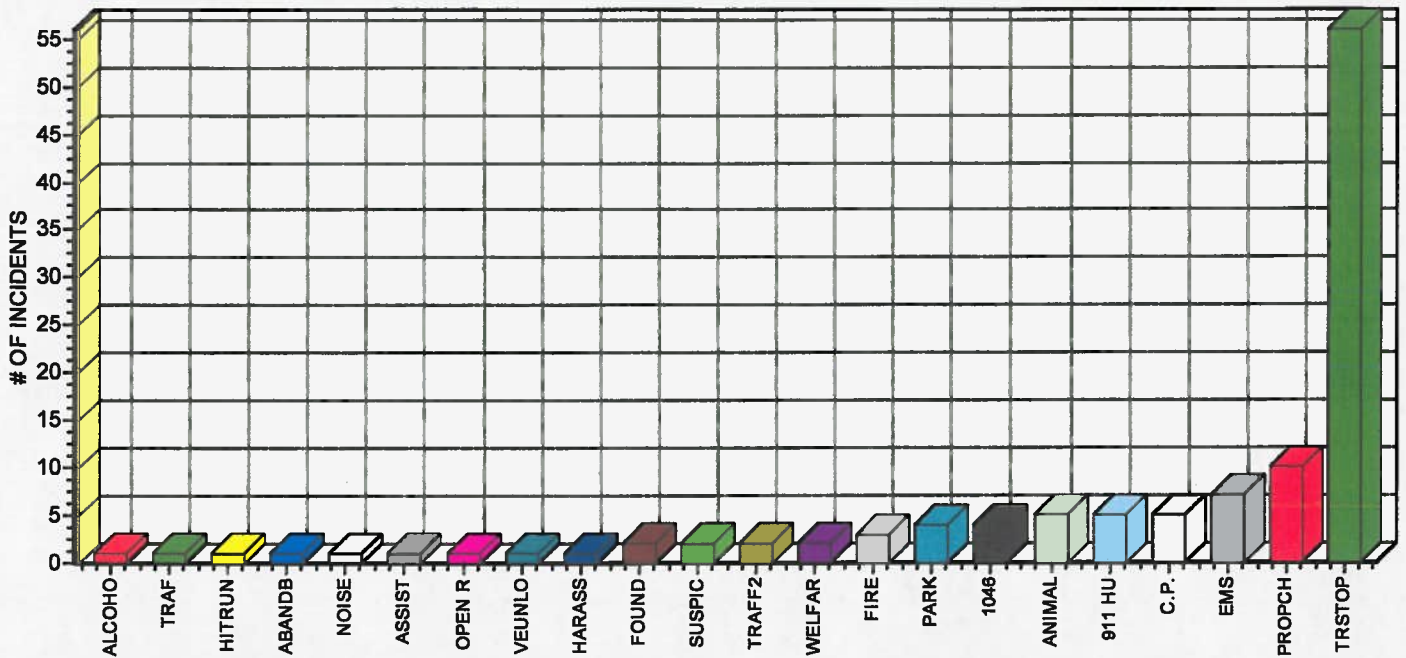

ALCOHO 1	TRAF 1	HITRUN 1	ABANDB 1	NOISE 1	ASSIST 1	OPEN R 1
VEUNLO 1	HARASS 1	FOUND 2	SUSPIC 2	TRAFF2 2	WELFAR 2	FIRE 3
PARK 4	1046 4	ANIMAL 5	911 HU 5	C.P. 5	EMS 7	PROPCH 10
TRSTOP 56						

By Day of Week