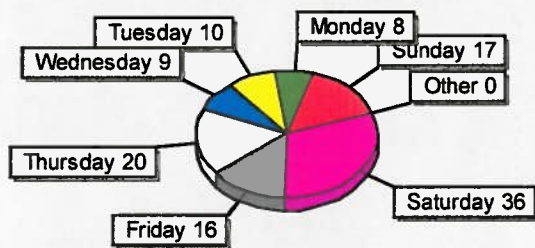

By Day of Week

Sunday 14.66 %	Monday 6.9 %
Tuesday 8.62 %	Wednesday 7.76 %
Thursday 17.24 %	Friday 13.79 %
Saturday 31.03 %	Other 0 %